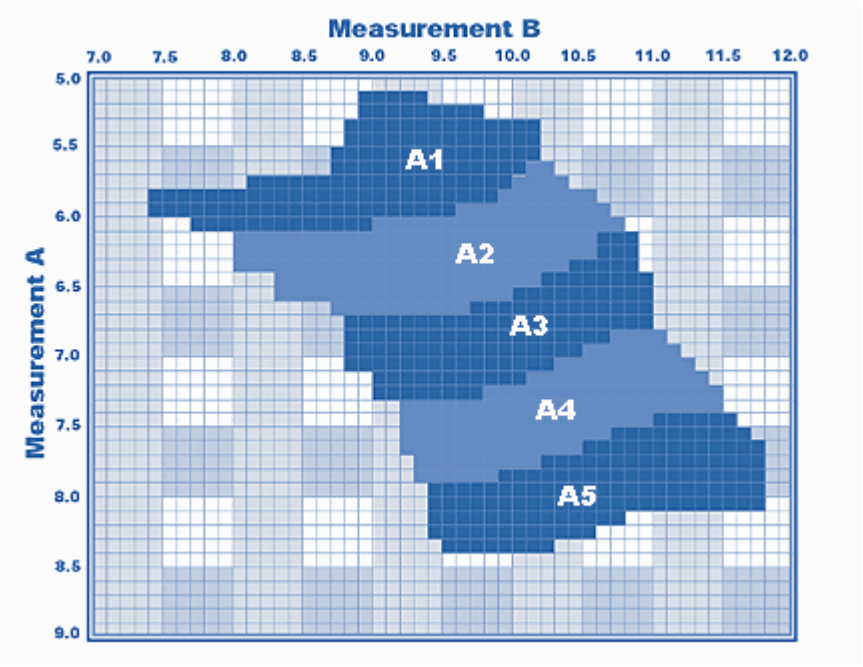

# Mckie Splints Adult Sizing Chart

*\*All measurements are in centimeters*